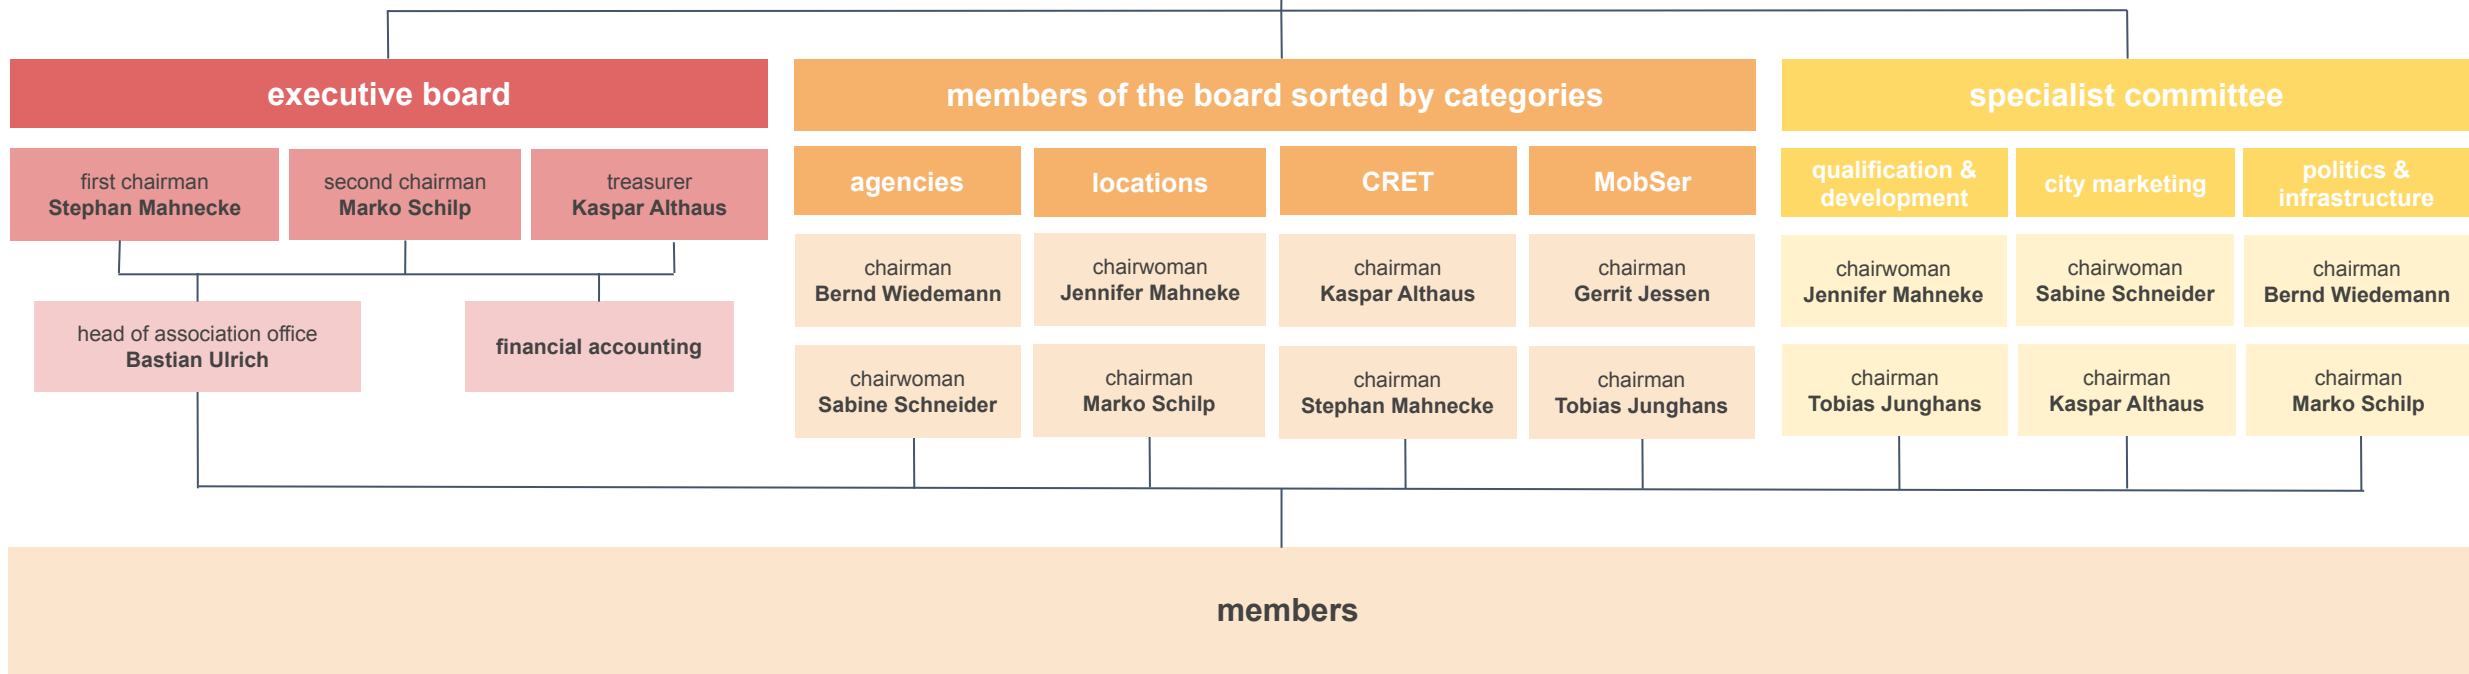

organization chart vBCP e.V. | association structure

visitBerlin
Convention Partner e.V.

note:

CRET = catering restaurants equipment technology

MobSer = mobility and services